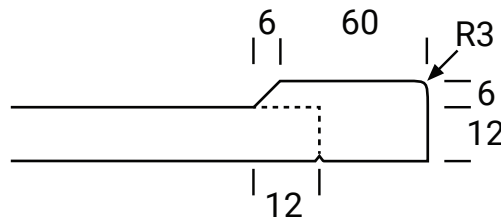

# KENDAL 2-PIECE

Platinum Series

Frame Only Door

Door

Min H = 158mm Min W = 158mm

Tall Door

Tall Door

Lattice Door

4, 6, 8 or 10 lites

Edge Profile

Max door H = 2400mm  
Min H with rail = 500mm

Glass Door Profile

Individual Drawers

Min H = 158mm

Split Rail Drawers

Min H = 133mm