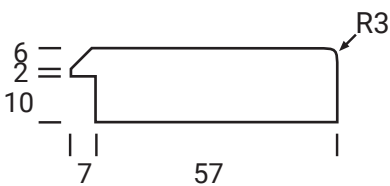

# KENDAL 2-PIECE

Platinum Series

Frame Only Door

Door

Min H = 158mm Min W = 158mm

Tall Door

Tall Door

Lattice Door

4, 6, 8 or 10 lites

Edge Profile

Max door H = 2400mm  
Min H with rail = 500mm

Glass Door Profile

Individual Drawers

Min H = 158mm

Split Rail Drawers

Min H = 133mm