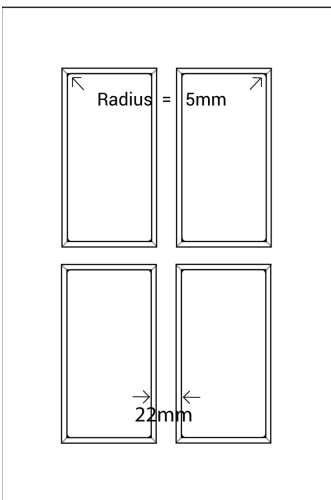

# KENDAL 2-PIECE

Platinum Series

Frame Only Door

Door

Min H = 158mm Min W = 158mm

Tall Door

Tall Door

Lattice Door

4, 6, 8 or 10 lites

Edge Profile

Max door H = 2400mm  
Min H with rail = 500mm

Glass Door Profile

Individual Drawers

Min H = 158mm

Split Rail Drawers

Min H = 133mm